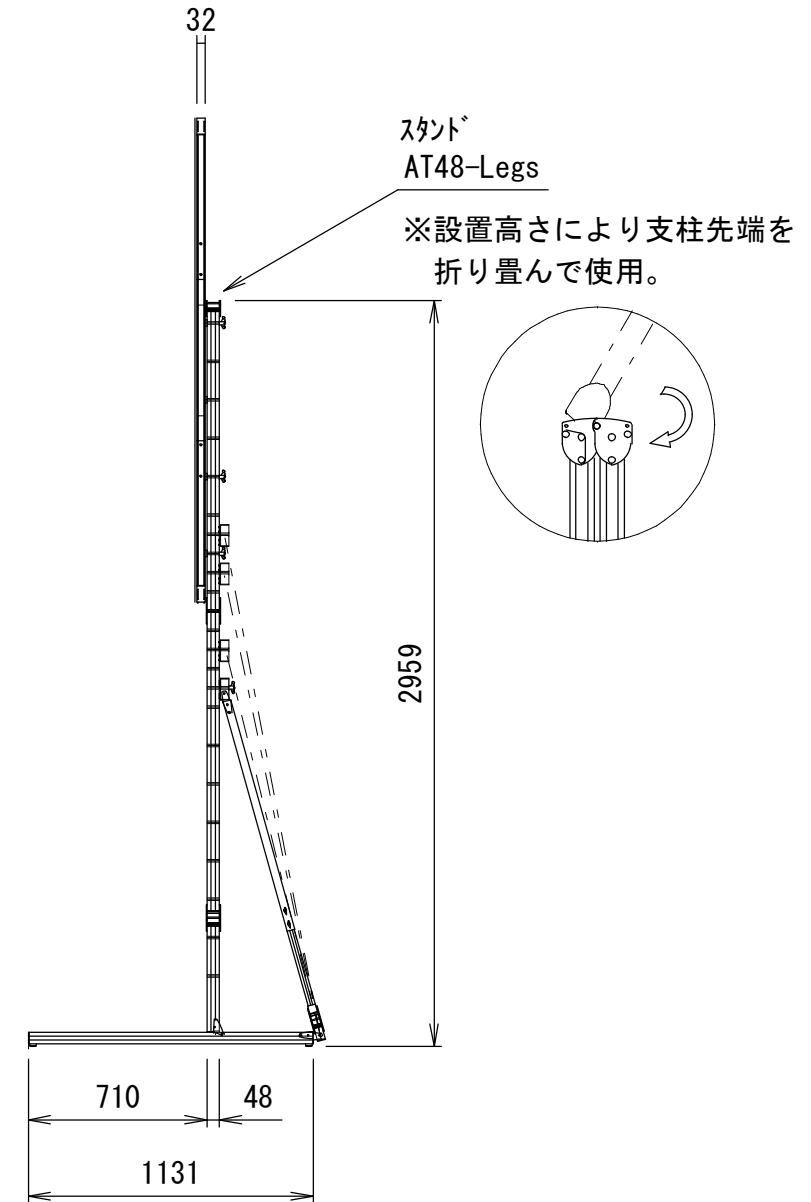

クランプホルダー式アイボルト
2×イージーフライ64

Min 187mm ~ Max 1863mm
※可変ピッチ 152.4mm

| 重 量 | | | |
|-------|-------|--------|---------------------|
| スクリーン | | フレーム | 付属スタンド AT48-Legs |
| フロント | リア | | |
| 2.8kg | 3.0kg | 12.8kg | 15.0kg |

| | | | | | | |
|------------|-----------|------------|-------------|--------------------|-----|----------------------------|
| △ | | | | UNIT | mm | SCALE |
| △ | | | | ANGLE | 3rd | 1/30 |
| △ | | | | TOLERANCE | | |
| △ | | | | DATE 09. Feb. 2023 | | |
| △ | | | | TITLE | | |
| △ | | | | 外観詳細図 | | |
| | DATE | REVISION | SIGN | | | |
| PLANNED BY | DRAWN BY | CHECKED BY | APPROVED BY | DRAWING NO. | | |
| E. KIKUCHI | T. KOBARI | T. KOBARI | T. KOBARI | J23020901 | | |
| MODEL NAME | | | | MONOCLIP64 | | MODEL NO. |
| | | | | | | MBLCF-138HD MBLCR-138HD |