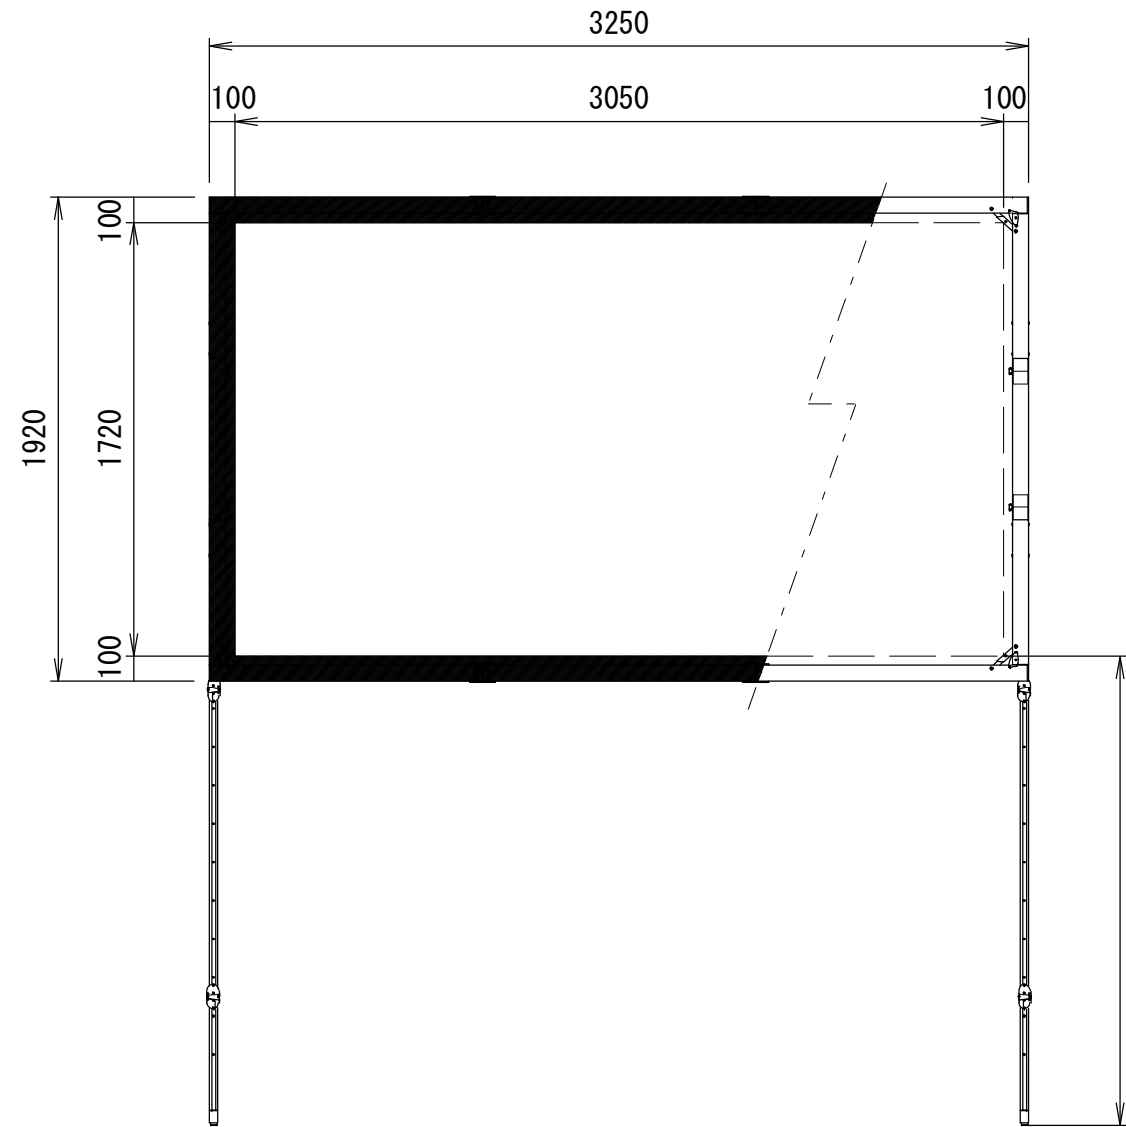

クランプホルダー式アイボルト
2×イージーフライ64

Min 187mm ~ Max 1863mm
※可変ピッチ 152.4mm

| 重 量 | | | |
|-------|-------|--------|---------------------|
| スクリーン | | フレーム | 付属スタンド AT48-Legs |
| フロント | リア | | |
| 2.8kg | 3.0kg | 12.8kg | 15.0kg |

| | | | | | | |
|------------|-----------|------------|-------------|--------------------|-----|----------------------------|
| △ | | | | UNIT | mm | SCALE |
| △ | | | | ANGLE | 3rd | 1/30 |
| △ | | | | TOLERANCE | | |
| △ | | | | DATE 09. Feb. 2023 | | |
| △ | | | | TITLE | | |
| △ | | | | 外観詳細図 | | |
| | DATE | REVISION | SIGN | | | |
| PLANNED BY | DRAWN BY | CHECKED BY | APPROVED BY | DRAWING NO. | | |
| E. KIKUCHI | T. KOBARI | T. KOBARI | T. KOBARI | J23020901 | | |
| MODEL NAME | | | | MONOCLIP64 | | MODEL NO. |
| | | | | | | MBLCF-138HD MBLCR-138HD |